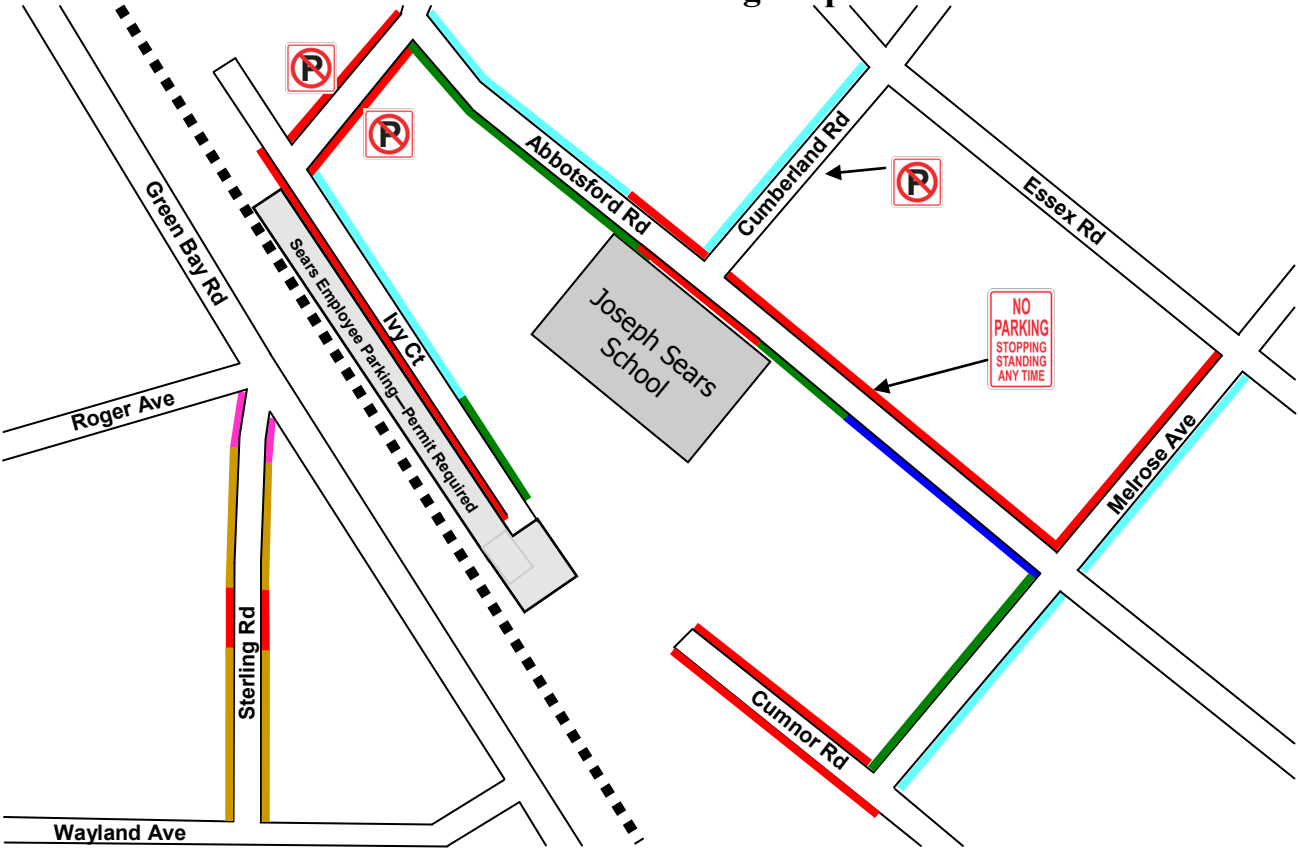

# Village of Kenilworth Joseph Sears School Area Parking Map

- Red Line: No Parking, Stopping or Standing Anytime**  
 It is prohibited to stop and drop off passengers or park in these zones. Parking in these zones jeopardizes the safety of the children and impedes the safe movement of traffic.
- Green Line: Loading Zone 8am - 4pm School Days (No Parking)**  
 The purpose of these zones is to allow the drop-off and pick-up of passengers. Drivers must stay with the vehicle at all times. Unattended vehicles will be ticketed.
- Blue Line: 90 Minute Parking 8am - 5pm School Days**  
 Parking for up to 90 minutes during school days. If you need to escort your child into the school, park in this zone.
- Cyan Line: 60 Minute Parking 8am - 5pm School Days**  
 Parking for up to 60 minutes during school days. If you need to escort your child into the school, park in this zone.
- Yellow Line: Resident Parking 8am - 10am Weekdays**  
 Parking for residents displaying a valid Kenilworth Vehicle License on the windshield.
- Pink Line: No Parking School Days 8:00am - 8:45am**  
 No vehicle parking between 8:00am and 8:45am during school days